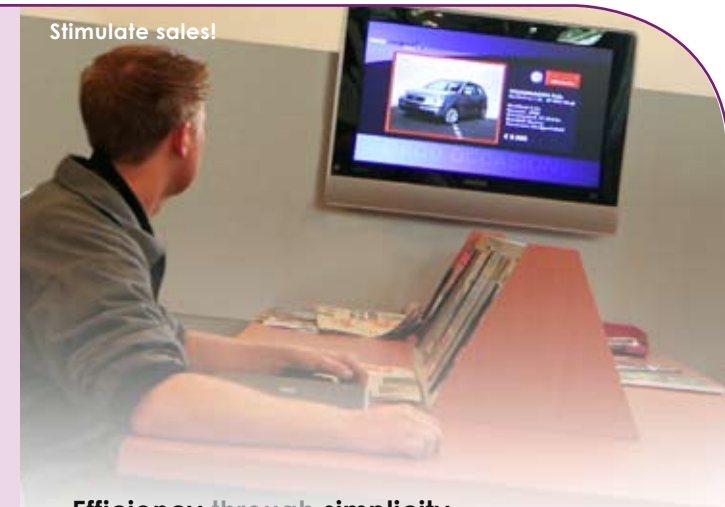

Efficiency through simplicity...

Was the starting point to create the software combined with easy to install and manageable hardware.