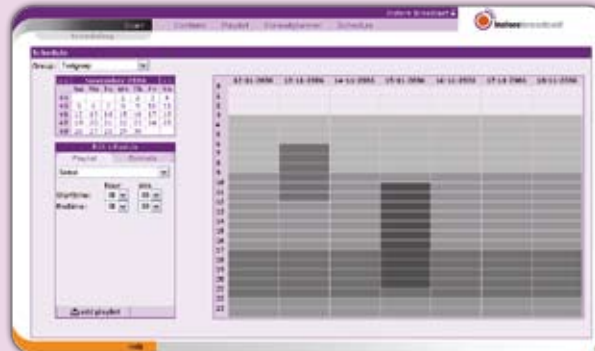

Scheduling of content.

- Check 'on/off-line' status and download 'airtime' per clip!
- Manage/control screen power and settings (optional).

Stimulate sales!